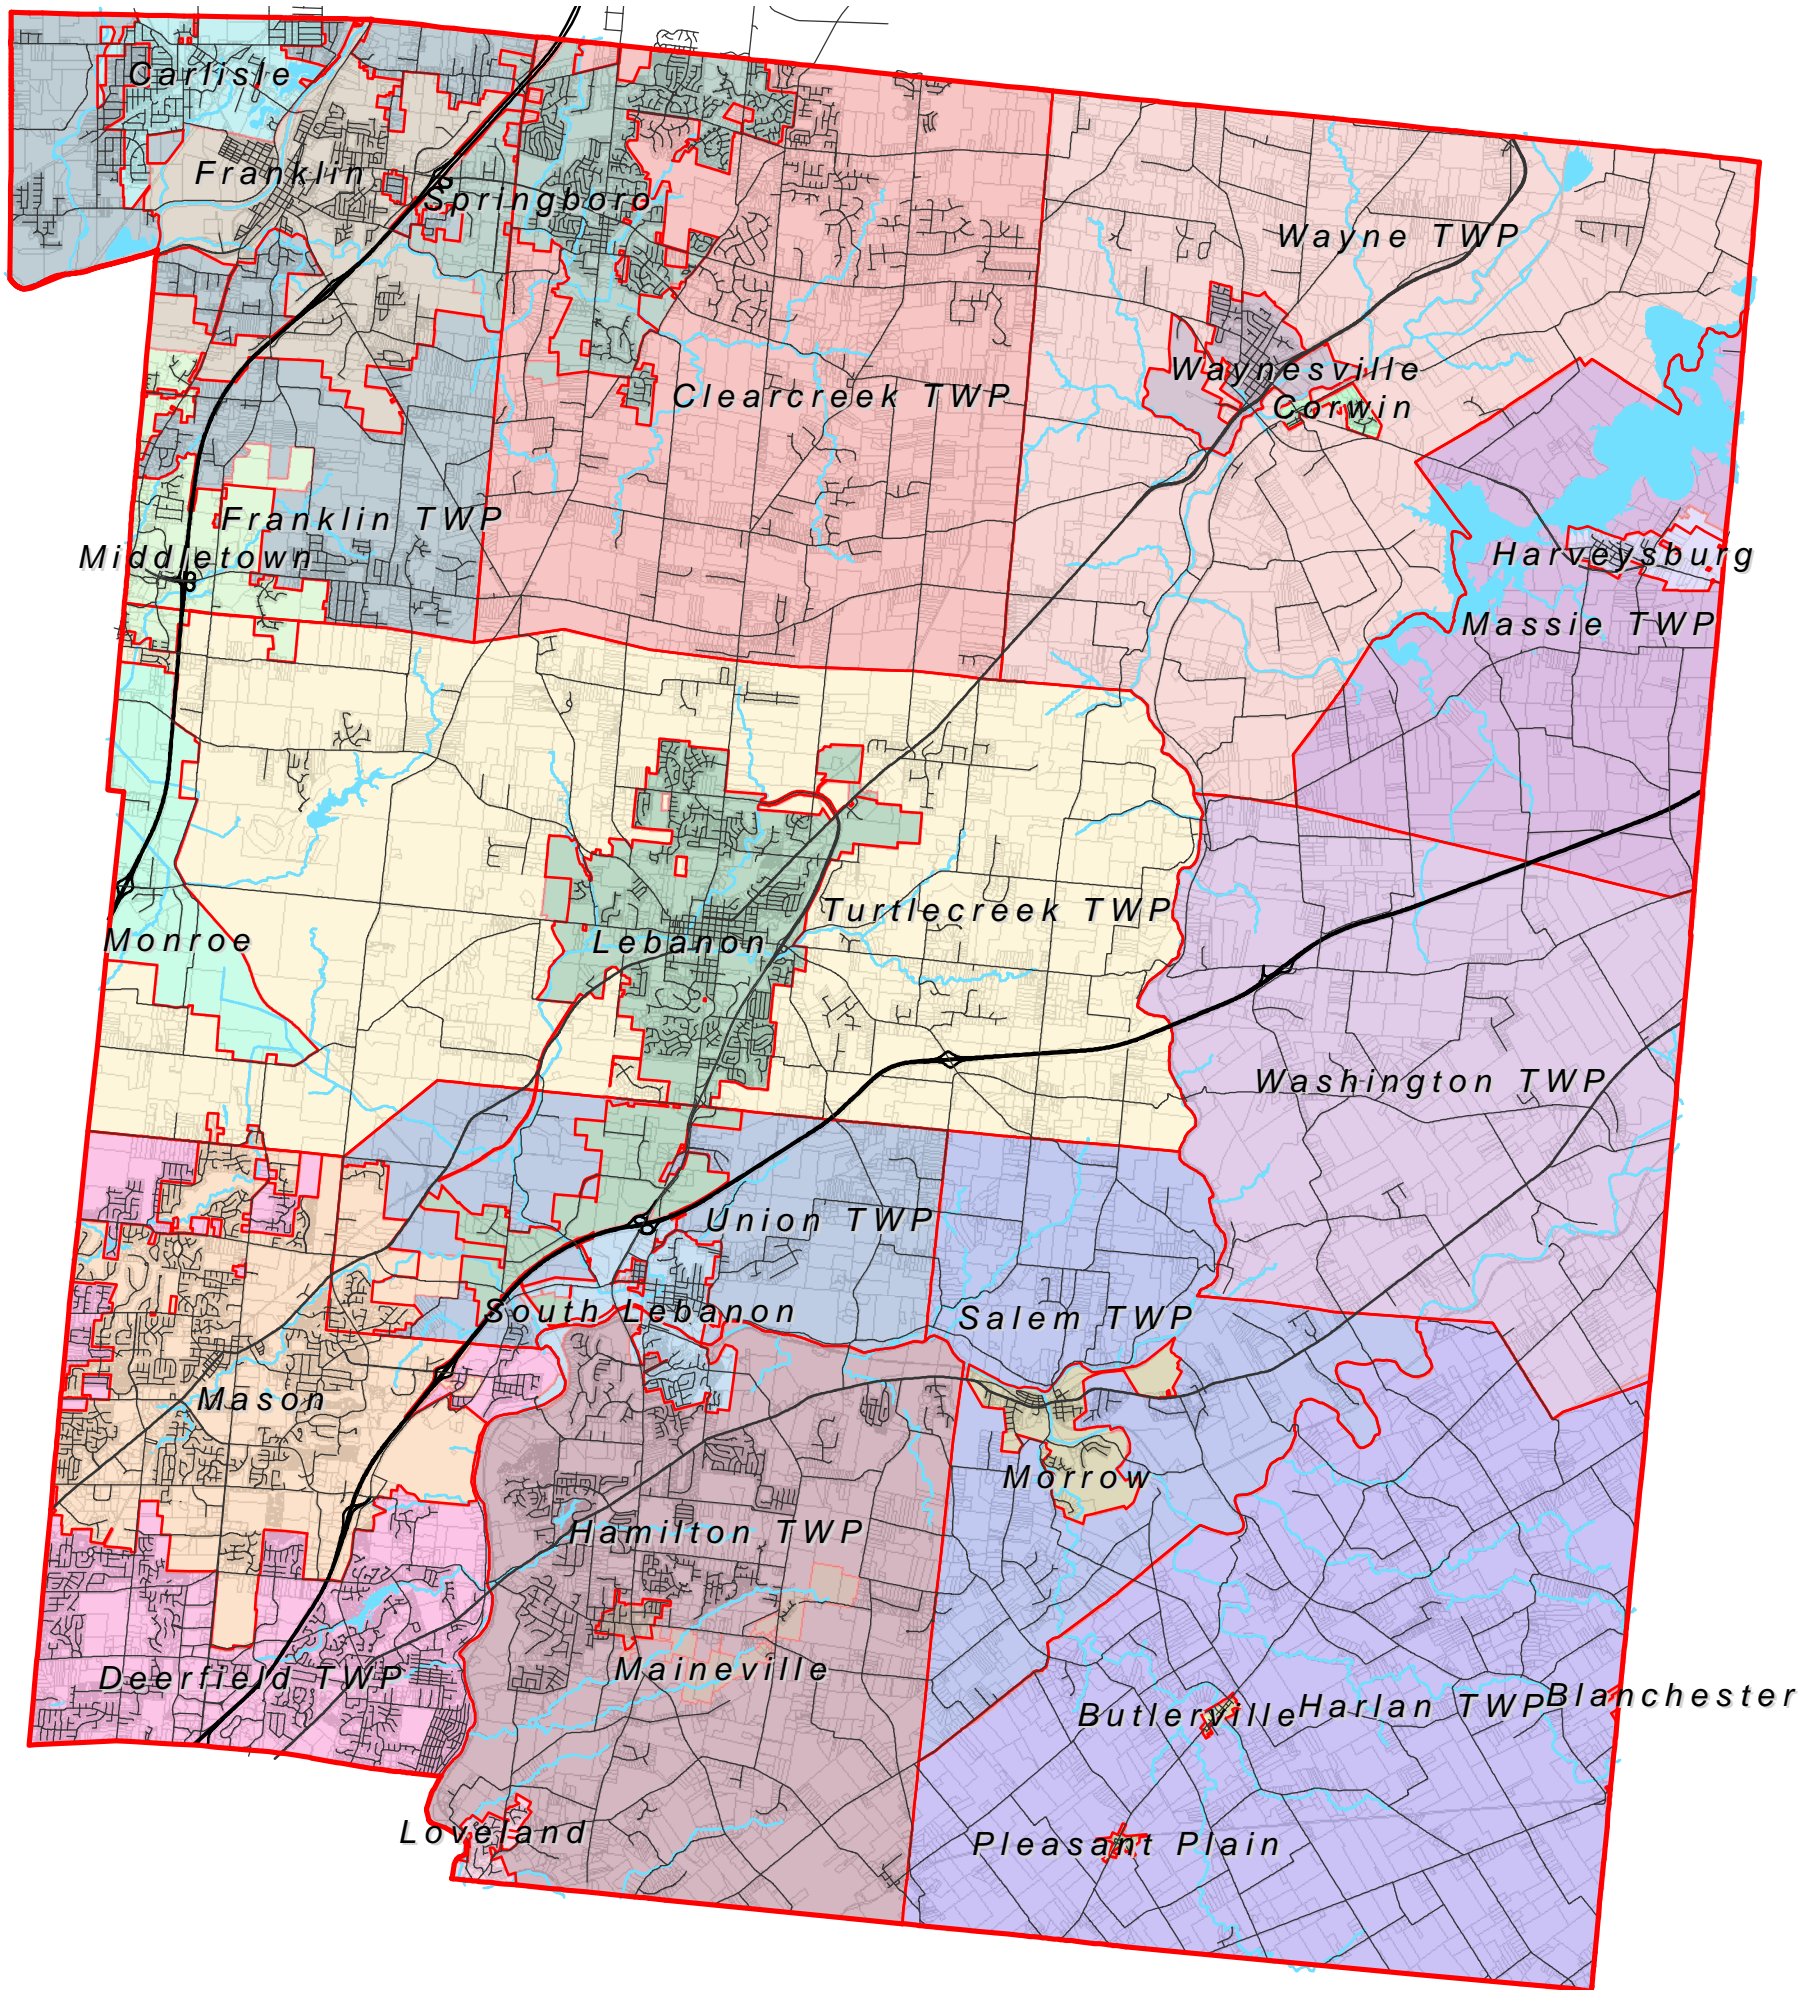

Map 1 Warren County Map Local Jurisdictions

Local Jurisdictions

- Blanchester
- Butlerville
- Carlisle
- Clearcreek TWP
- Corwin
- Deerfield TWP
- Franklin
- Franklin TWP
- Hamilton TWP
- Harlan TWP
- Harveysburg
- Lebanon
- Loveland
- Maineville
- Mason
- Massie TWP
- Middletown
- Monroe
- Morrow
- Pleasant Plain
- Salem TWP
- South Lebanon
- Springboro
- Turtlecreek TWP
- Union TWP
- Washington TWP
- Wayne TWP
- Waynesville

0 6,000 12,000 24,000 36,000 48,000 Feet

Scale: 1 Inch = 12,000 Feet