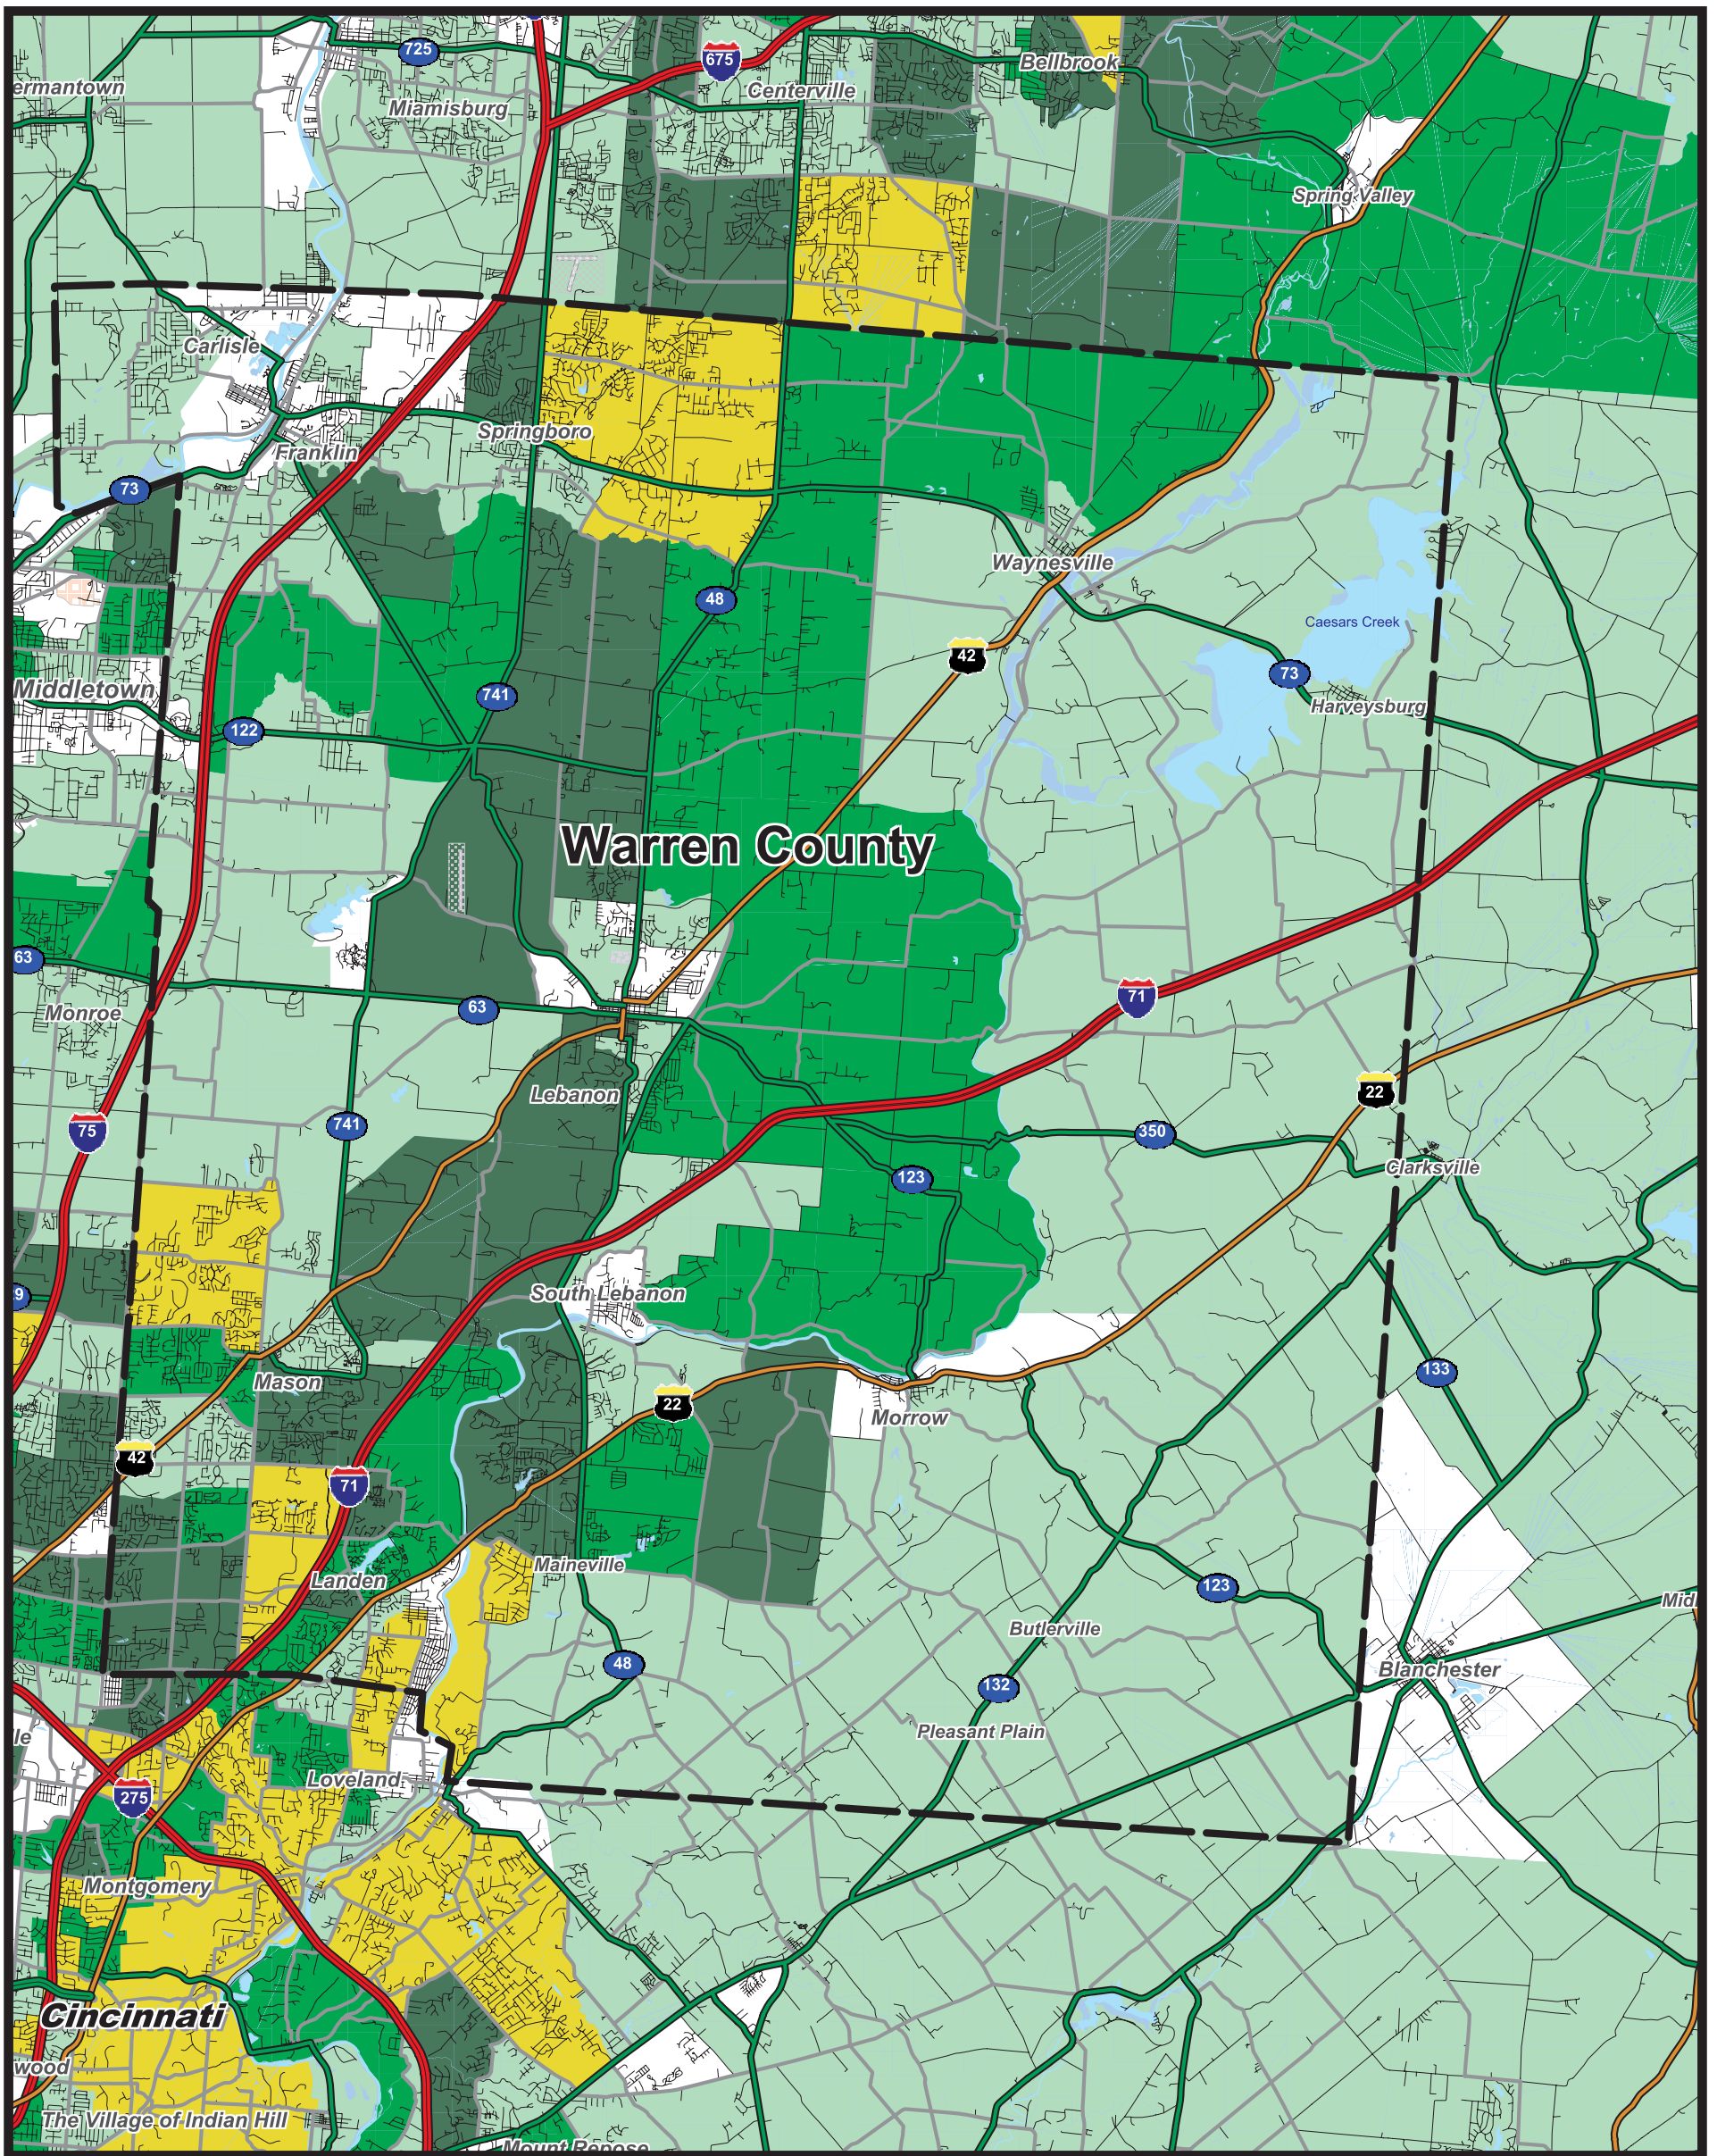

# Median Household Income - Warren County, Ohio

## Median Household Income

**Median HH Income**  
By Block Groups

- \$110,000+
- \$90,000 to \$110,000
- \$75,000 to \$90,000
- \$50,000 to \$75,000
- \$0 to \$50,000

**WARREN COUNTY**  
Office of Economic Development